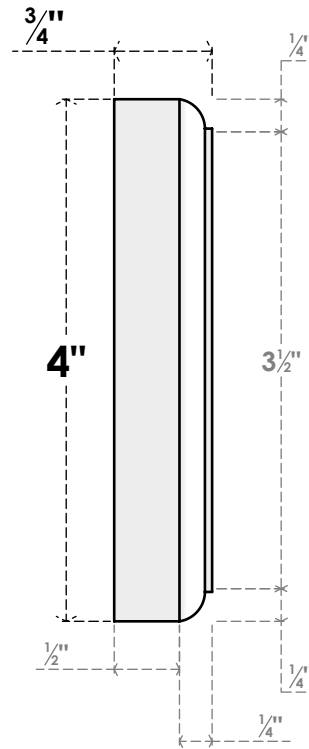

ROSP040X040X075SDG14

4"W X 4"H X 3/4"P STANDARD SEDGWICK SPIRAL ROSETTE WITH ROUNDED EDGE, ARCHITECTURAL GRADE PVC

FRONT

SIDE

EKENA MILLWORK
2300 WEST MAIN ST.
CLARKSVILLE, TX 75426
TOLL FREE: 866-607-0453
WWW.EKENAMILLWORK.COM

NOTES

1. INSTALLATION TO BE COMPLETED IN ACCORDANCE WITH MANUFACTURER'S SPECIFICATIONS.
2. DRAWING MAY NOT BE TO SCALE
3. THIS DRAWING IS INTENDED FOR DESIGN AND PLANNING PURPOSES ONLY.
4. ALL INFORMATION CONTAINED HEREIN WAS CURRENT AT THE TIME OF DEVELOPMENT BUT MUST BE REVIEWED AND APPROVED BY THE PRODUCT MANUFACTURER TO BE CONSIDERED ACCURATE.
5. ARCHITECTURAL GRADE PVC PRODUCTS ARE MADE FROM EXPANDED CELLULAR PVC AND COME NATURALLY WHITE BUT MAY BE PAINTED