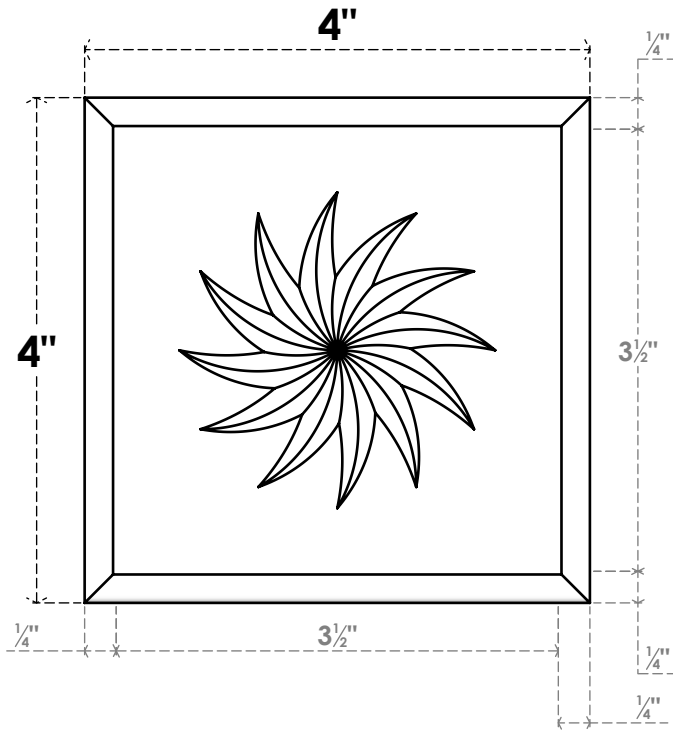

ROSP040X040X075SDG14

4"W X 4"H X 3/4"P STANDARD SEDGWICK SPIRAL ROSETTE WITH ROUNDED EDGE, ARCHITECTURAL GRADE PVC

FRONT

SIDE

EKENA MILLWORK
2300 WEST MAIN ST.
CLARKSVILLE, TX 75426
TOLL FREE: 866-607-0453
WWW.EKENAMILLWORK.COM